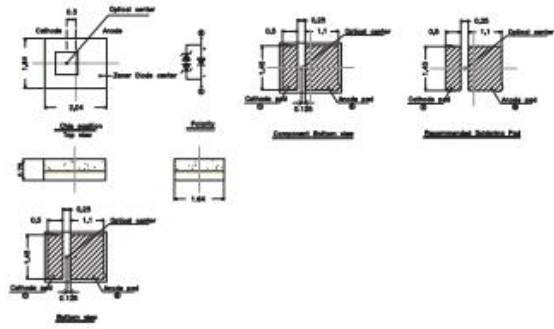

UNIT : mm

Product	Size (LxWxHmm)	Color	CCT (K)	Typ. Luminous Flux (lm)	Forward Voltage (V)	I _f (mA)
ELCH06-BJ4J6Z10-N0	2.04x1.64x0.75	○White	4500~7000	200	2.95~4.35	1000